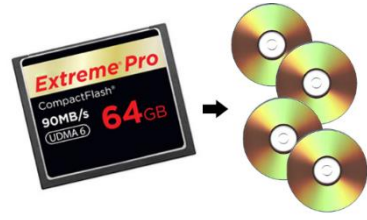

Disc Spanning
Automatically distributes files to multiple discs when copying a memory card with more data than one disc can hold.