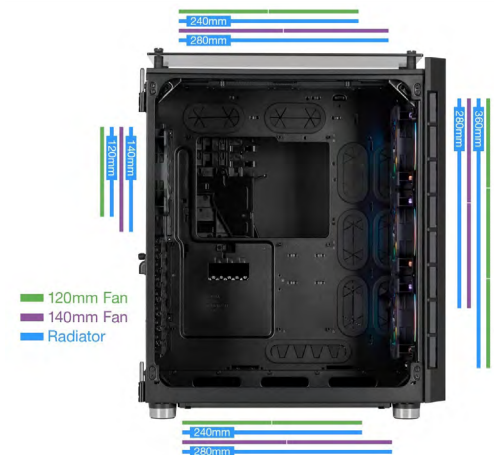

MASSIVE COOLING POTENTIAL

Room for up to 8x 120mm or 7x 140mm fans, as well as up to four radiators.

CD ROM Inc.

3131 E. Riverside Drive, Fort Myers, FL 33916

Call 1-866-66-23766

Email info@cdrominc.com