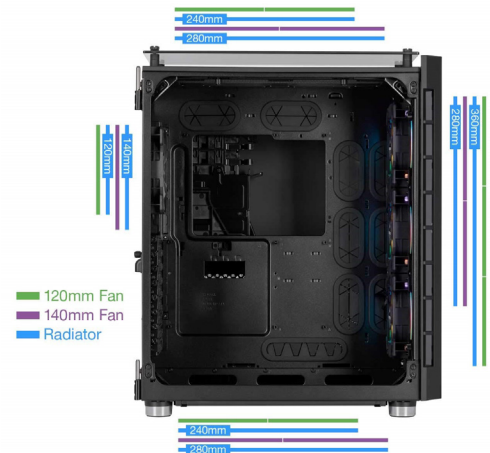

Mother Board: GIGABYTE Z390 DESIGNARE Gigabyte (Intel LGA1151/Z390/ATX/2xM.2/Thunderbolt 3/Onboard AC Wifi/12+1 Phases Digital Vrm/Motherboard)

Case: Corsair Dual Chamber High Air Flow Crystal Series 680X RGB ATX High Airflow Tempered Glass Smart Case

RAM: 64 GB DDR4 CORSAIR-VENGEANCE-RGB 4x16GB-3200 PC4-25600 C16

Liquid Cooler: CORSAIR H115i RGB PLATINUM AIO Liquid CPU Cooler, 280mm, Dual ML140 PRO RGB PWM Fans, Intel 115x/2066,AMD AM4/TR4

Boot Drive: SAMSUNG (MZ-V7E1T0BW) 970 EVO SSD 1 TB M.2 NVMe with V-NAND

Secondary Drive: Seagate Barracuda XT 3 TB 7200RPM SATA 6 Gb/s 64MB Cache 3.5 Inch Internal Bare Drive ST33000651AS

Power Supply: Thermaltake SMART Pro RGB 850 Watt 80+ Bronze SMART+ Zero 7 Year Warranty.

External Optical Drive: CRI 6X External Slim Ruggedized Blu Ray 3.0 USB

Keyboard/Mouse: Redragon S101 Gaming Keyboard Mouse Combo, RGB LED Backlit 104 Keys USB Wired Ergonomic Wrist Rest Keyboard, Programmable 6 Button Mouse for Windows PC Gamer

UPS: CyberPower CP1500AVRLCD Intelligent LCD UPS System, 1500VA/900W, 12 Outlets, AVR, Mini-Tower

USB-10-Port: 60W USB 3.0 Hub with Individual Power Switches and LEDs Includes 60W 12V/5A Power Adapter (HB-BU10)

Windows 11 Pro: Product Description: Windows 11 Pro - license - 1 license

Operating System: Windows 11 Pro - 64-bit

MASSIVE COOLING POTENTIAL

Room for up to 8x 120mm or 7x 140mm fans, as well as up to four radiators.

- **Weight** - 33 pounds
- **Shipping Weight** - 38 pounds
- **Dimensions** - 16.65" by 13.54" by 19.88"

CD ROM Inc.

3131 E. Riverside Drive, Fort Myers, FL 33916

Call 1-866-66-23766

Email info@cdrominc.com