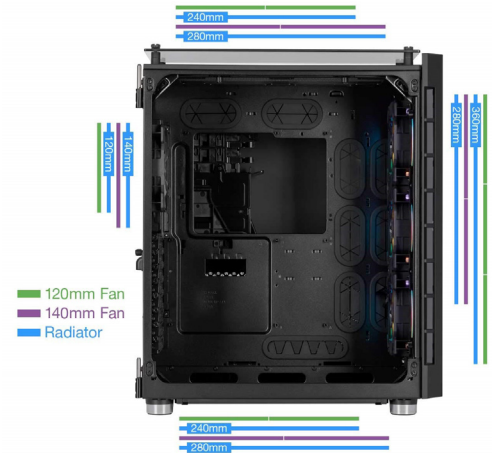

Mother Board: GIGABYTE Z390 DESIGNARE Gigabyte (Intel LGA1151/Z390/ATX/2xM.2/Thunderbolt 3/Onboard AC Wifi/12+1 Phases Digital Vrm/Motherboard)

Case: Corsair Dual Chamber High Air Flow Crystal Series 680X RGB ATX High Airflow Tempered Glass Smart Case

RAM: 64 GB DDR4 CORSAIR-VENGEANCE-RGB 4x16GB-3200 PC4-25600 C16

Liquid Cooler: CORSAIR H115i RGB PLATINUM AIO Liquid CPU Cooler, 280mm, Dual ML140 PRO RGB PWM Fans, Intel 115x/2066,AMD AM4/TR4

Boot Drive: SAMSUNG (MZ-V7E1T0BW) 970 EVO SSD 1 TB M.2 NVMe with V-NAND

Secondary Drive: Seagate Barracuda XT 3 TB 7200RPM SATA 6 Gb/s 64MB Cache 3.5 Inch Internal Bare Drive ST33000651AS

Power Supply: Thermaltake SMART Pro RGB 850 Watt 80+ Bronze SMART+ Zero 7 Year Warranty.

External Optical Drive: CRI 6X External Slim Ruggedized Blu Ray 3.0 USB

Keyboard/Mouse: Redragon S101 Gaming Keyboard Mouse Combo, RGB LED Backlit 104 Keys USB Wired Ergonomic Wrist Rest Keyboard, Programmable 6 Button Mouse for Windows PC Gamer

UPS: CyberPower CP1500AVRLCD Intelligent LCD UPS System, 1500VA/900W, 12 Outlets, AVR, Mini-Tower

USB-10-Port: 60W USB 3.0 Hub with Individual Power Switches and LEDs Includes 60W 12V/5A Power Adapter (HB-BU10)

OS: Windows 10 Pro

MASSIVE COOLING POTENTIAL

Room for up to 8x 120mm or 7x 140mm fans, as well as up to four radiators.

- **Weight** - 33 pounds
- **Shipping Weight** - 38 pounds
- **Dimensions** - 16.65" by 13.54" by 19.88"

CD ROM Inc.

3131 E. Riverside Drive, Fort Myers, FL 33916

Call 1-866-66-23766

Email info@cdrominc.com