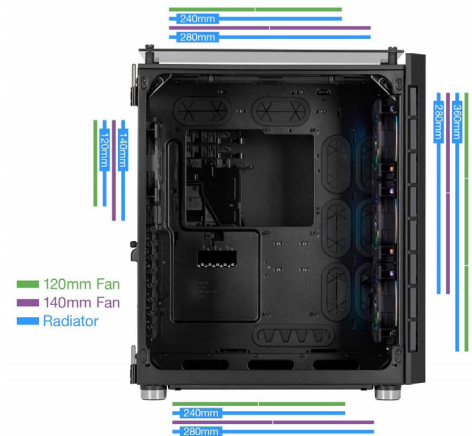

Mother Board: GIGABYTE Z590 AORUS ELITE AX (LGA 1200/ Intel Z590 ATX/ Triple M.2/ PCIe 4.0/ USB 3.2 Gen2X2 Type-C/ Intel WIFI 6/ 2.5GbE LAN/ Gaming Motherboard)

Case: CORSAIR Crystal Series 680X RGB High Airflow Tempered Glass ATX Smart

RAM: Corsair Vengeance LPX 64GB (2x32GB) DDR4 3600(PC4-28800) C181.35V Desktop Memory

Liquid Cooler: Corsair H100i RGB PLATINUM AIO Liquid CPU Cooler, 240mm, Dual ML120 PRO RGB PWM Fans, Intel 115x/2066, AMD AM4/ TR4

Boot Drive: SAMSUNG (MZ-V7E1T0BW) 970 EVO SSD 1TB - M.2 NVMe Interface Internal Solid State Drive with V-NAND Technology

Secondary Drive: Western Digital 4TB WD Red NAS Internal Hard Drive HDD - 5400 RPM, SATA 6 Gb/s, SMR, 256MB Cache, 3.5" - WD40EFAX

Power Supply: EVGA Supernova 850 P6, 80 Plus Platinum 850W, Fully Modular, Eco Mode with FDB Fan, 10 Year Warranty, Includes Power ON Self Tester, Compact 140mm Size, Power Supply 220-P6-0850-X1

External Optical Drive: Military Grade CRI 6X External Slim Blu Ray

Keyboard/Mouse: Redragon S101 Wired Gaming Keyboard and Mouse Combo RGB Backlit Gaming Keyboard with Multimedia Keys Wrist Rest and Red Backlit Gaming Mouse 3200 DPI for Windows PC Gamers

Operating System: Microsoft OEM System Builder DVD | WIN 10 Pro | 64 BIT | Intended use for new systems | Upgradable to Windows 11 | (DVD FORMAT)

MASSIVE COOLING POTENTIAL

Room for up to 8x 120mm or 7x 140mm fans, as well as up to four radiators.