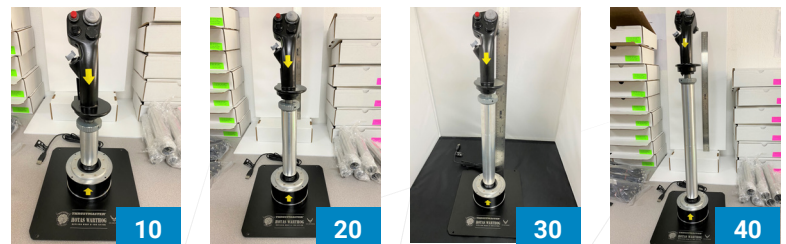

Does not include the HOTAS Joystick and baseplate

Call 1-866-66-23766

Email info@cdrominc.com