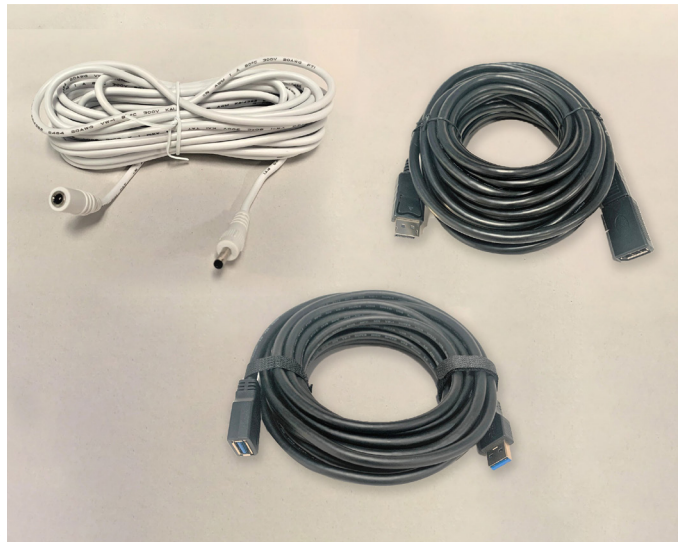

Includes DP + USB 3.0 + DC

- DP Cable 20': Male/Female Adapter. Interface 28AAWG oxygen-free core. Outer shielding: PVC. Protective material: AL MG wire
- USB Cable 20': USB 2.0 Male/Female Adapter. Core: Pure Cu. Out Shielding: PVC
- DC Cable 20': DC Power cable extension. 3.5mm DC Male/Female adapter. Core: Pure CU. Outer shielding: PVC. Current: < 10 amps.

WWW.CDROMINC.COM

CRI HTC VIVE Cable Extensions 20' (PN - 733320)

Includes HDMI + USB 3.0 + DC

- HDMI Cable 25': HDMI Male/Female Adapter, Core Pure CU, Outer Shielding: PVC
- USB Cable 20': USB 2.0 Male/Female Adapter. Core: Pure Cu. Out Shielding: PVC
- DC Cable 20': DC Power cable extension. 3.5mm DC Male/Female adapter. Core: Pure CU. Outer shielding: PVC. Current: < 10 amps.

CRI HTC VIVE PRO Cable Extensions 20' (PN - 733420)

Includes DP + USB 3.0 + DC

- DP Cable 20': Male/Female Adapter. Interface 28AAWG oxygen-free core. Outer shielding: PVC. Protective material: AL MG wire
- USB Cable 20': USB 2.0 Male/Female Adapter. Core: Pure Cu. Out Shielding: PVC
- DC Cable 20': DC Power cable extension. 3.5mm DC Male/Female adapter. Core: Pure CU. Outer shielding: PVC. Current: < 10 amps.